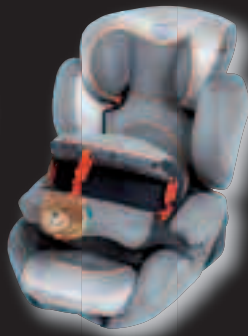

light grey
from soft micro velour
/thermotex
41-440-CP-028
20014990 VP2